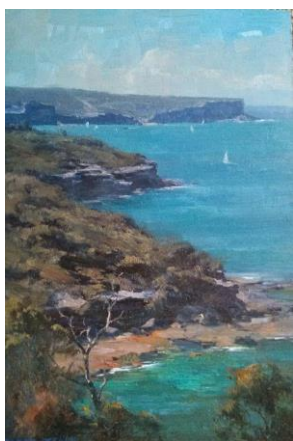

**Cost: $20.00 (Pensioners $15.00)
Light Lunch followed by Presentation**

**Bookings essential for catering purposes
Ring 9330 2800 or
email atwelart@iinet.net.au asap**

Atwell Arts Centre and Gallery

Atwell Arts Centre & Gallery

Cnr Northlake Road and Canning Highway Alfred Cove

Tel: 9330 2800 Email: atwelart@iinet.net.au Website: www.atwellarts.com