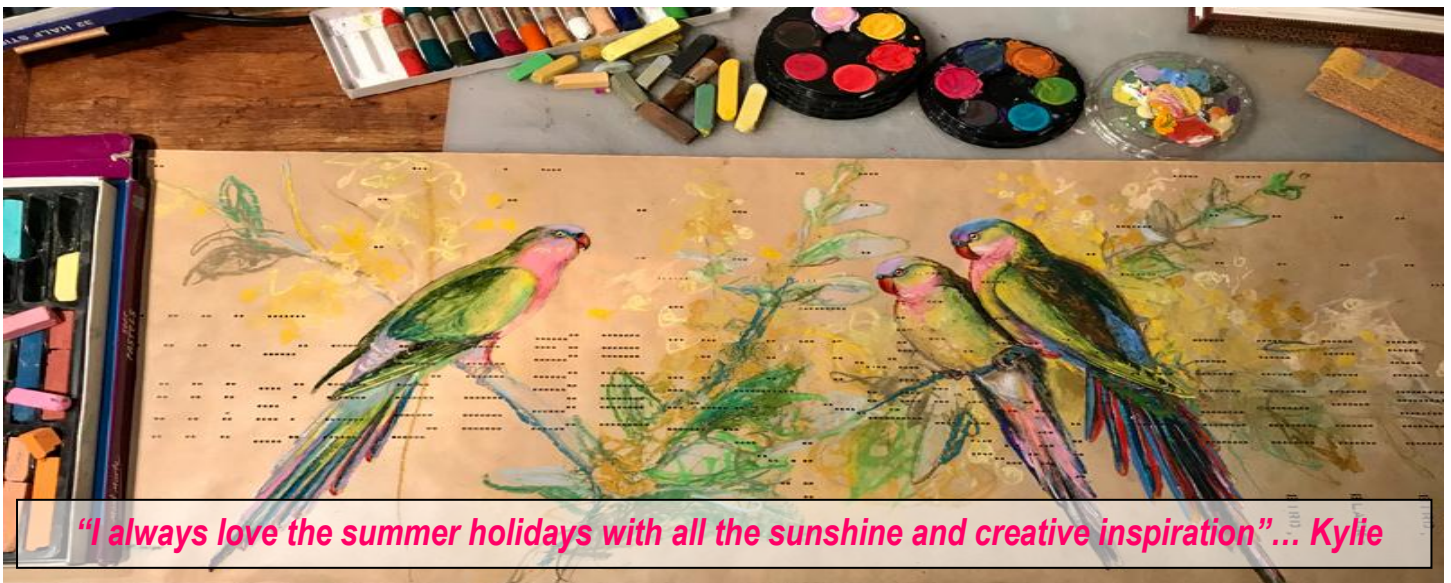

# "Adventures in Colour" @ ATWELL SUMMER SCHOOL, 2018

## KYLIE PORTER invites you to her 1-day workshop

loosen up with a burst of summer freshness and elegance  
as you experiment with colour and mixed media to create a

## VINTAGE-INSPIRED ARTWORK on RECYCLED PIANOLA PAPER

Whether a beginner or an experienced artist, learn to have the confidence to explore without being locked into a specific style or subject. There are no rules....giving you the opportunity to have lots of fun with mixed media! From Australian Wildflowers to exotic birds it's entirely up to you the theme and artwork you create. Kylie will help and guide you with laying out your design and demonstrate different ways of creating backgrounds and textures, incorporating botanical patterns and layering colours. It is entirely up to you how far you want to push your personal boundaries with the techniques Kylie will show you.